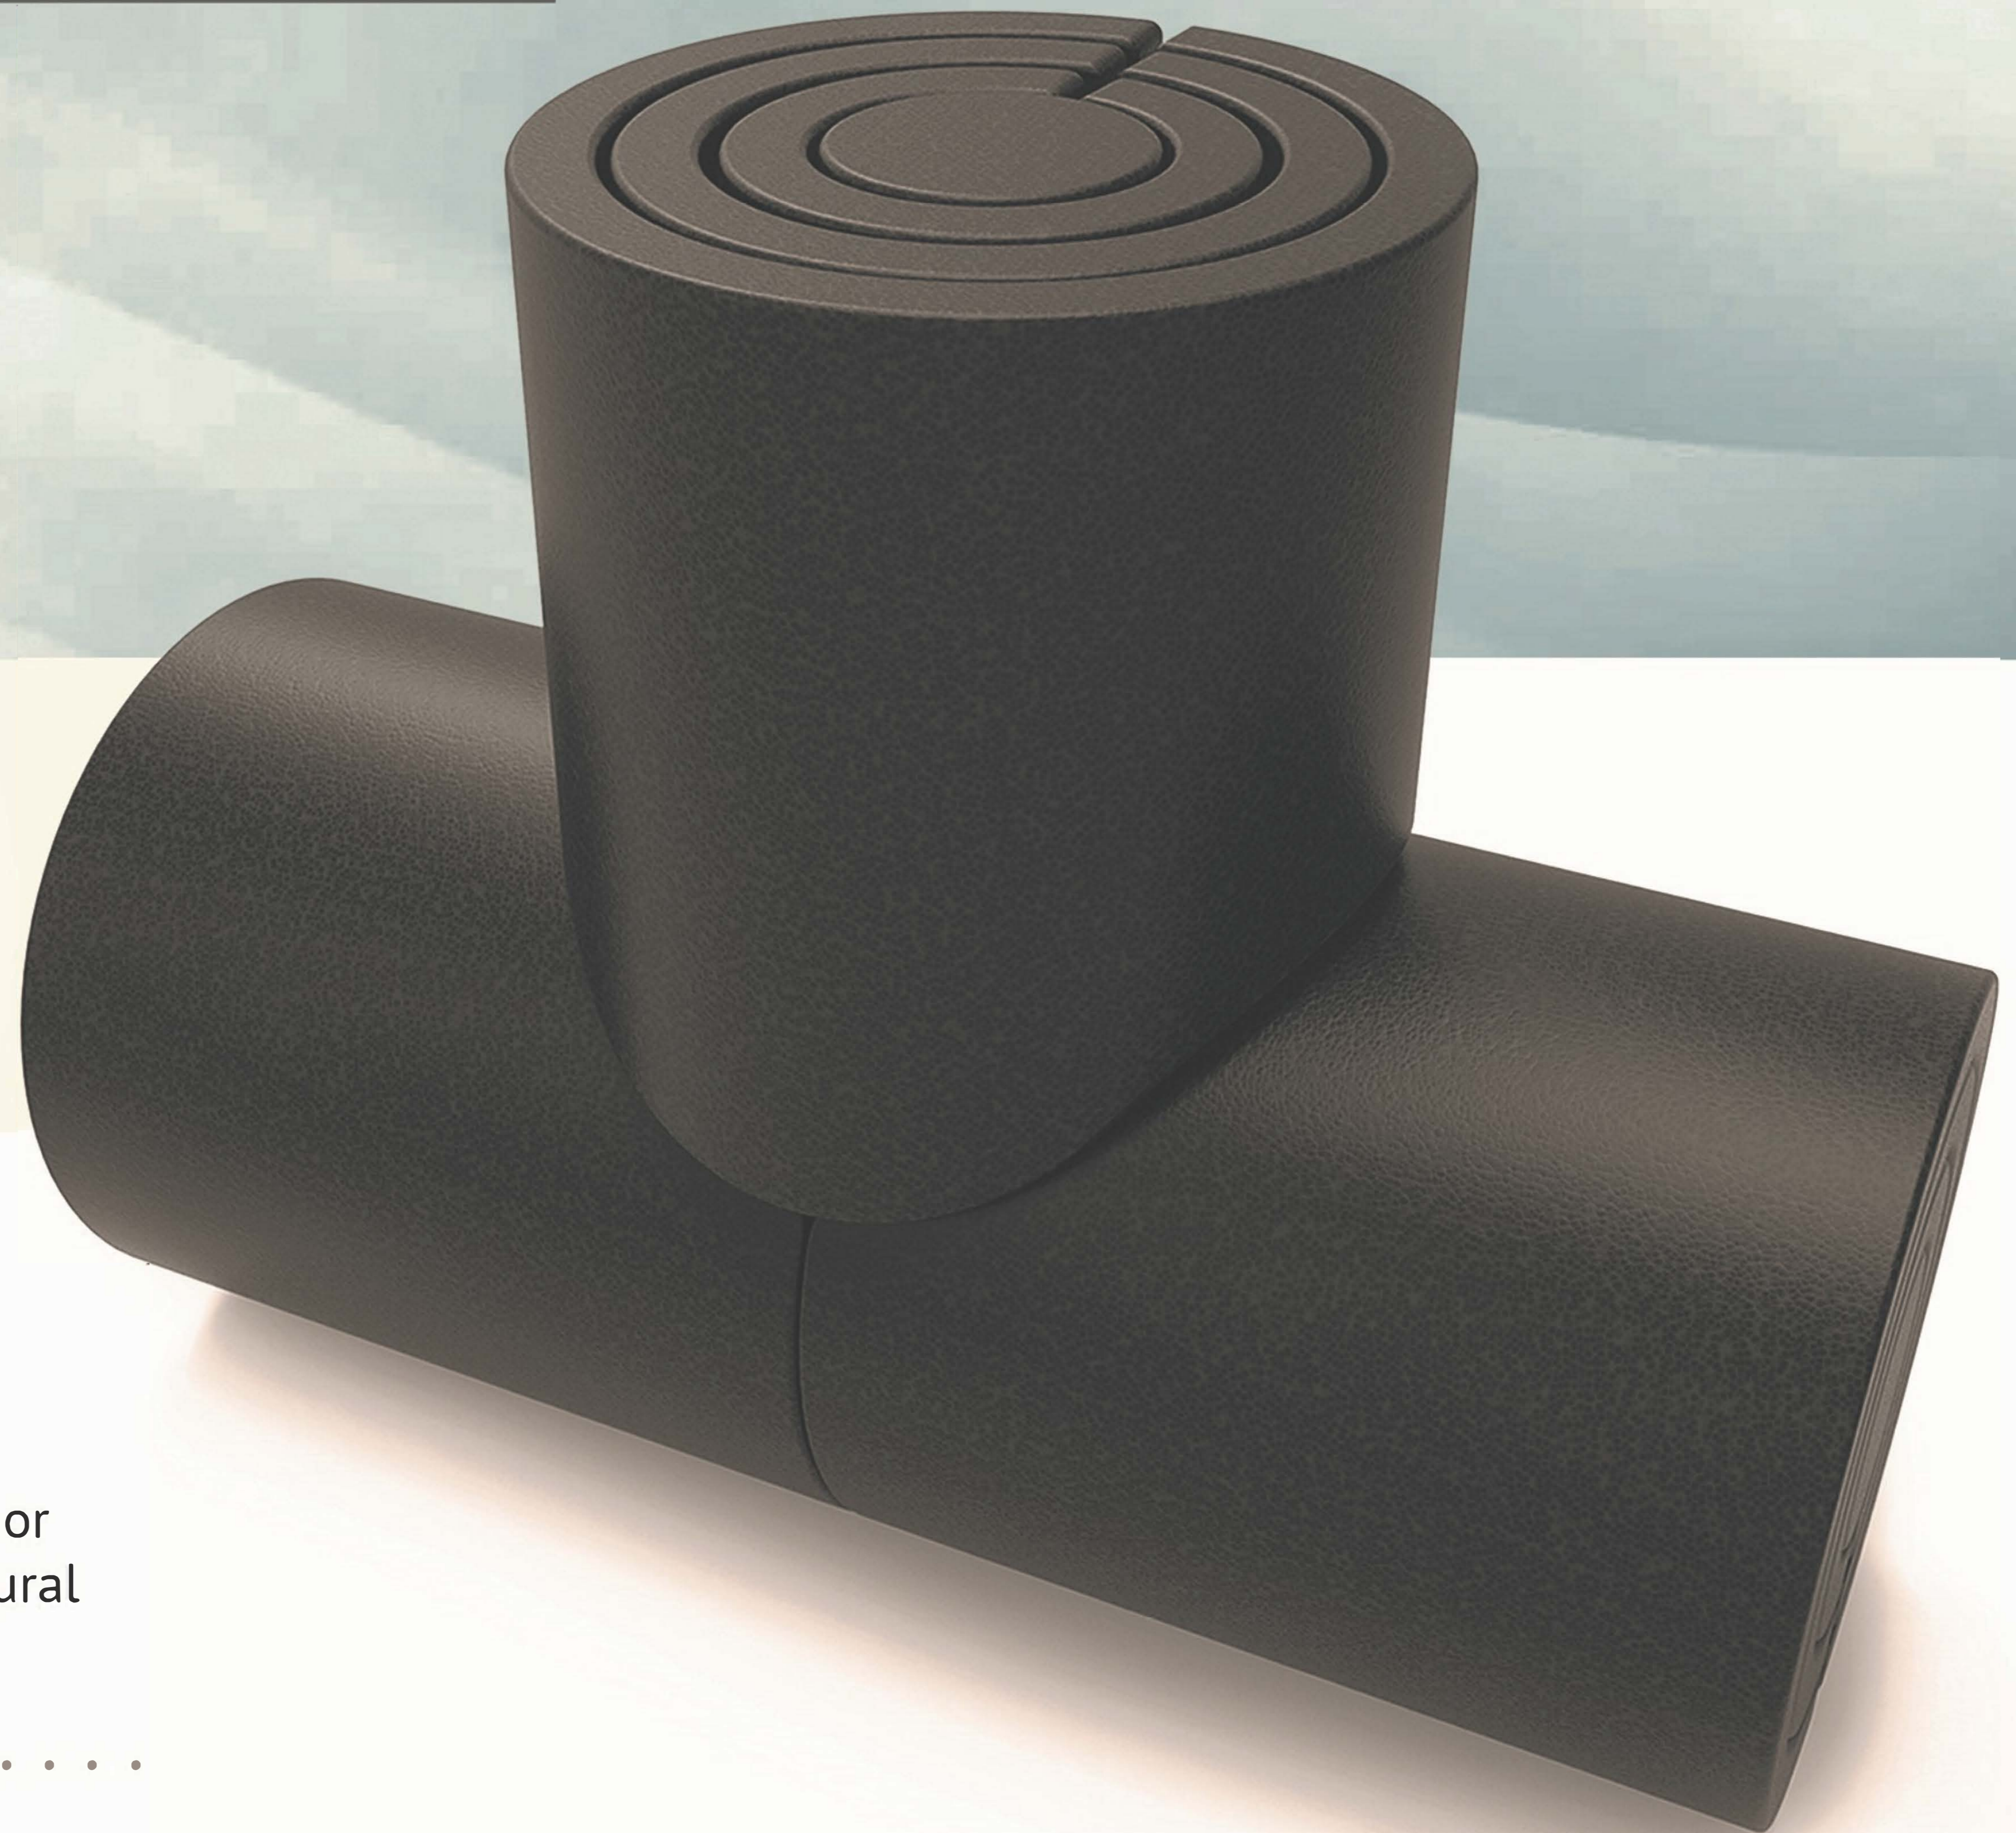

## Removable Segments

All 9 segments of **The Onion** can be added or removed to more appropriately fit the postural needs of the user

## Control Posture

Designed to control posture and aid in positioning the user whilst lying in supine